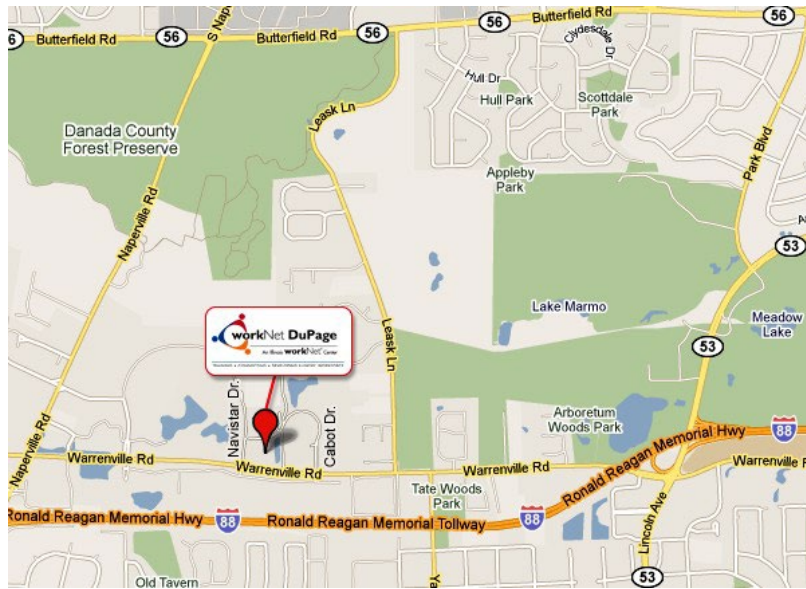

Scan for more resources:

www.worknetdupage.org

2525 Cabot Drive
Suite 302
Lisle, Illinois 60532
Pace Bus Route 722

Phone: (630) 955-2030

Hours: Monday through Friday
8:00 a.m. to 4:30 p.m.

DuPage County is an equal opportunity employer/program.
Auxiliary aids and services are available upon request to
individuals with disabilities.